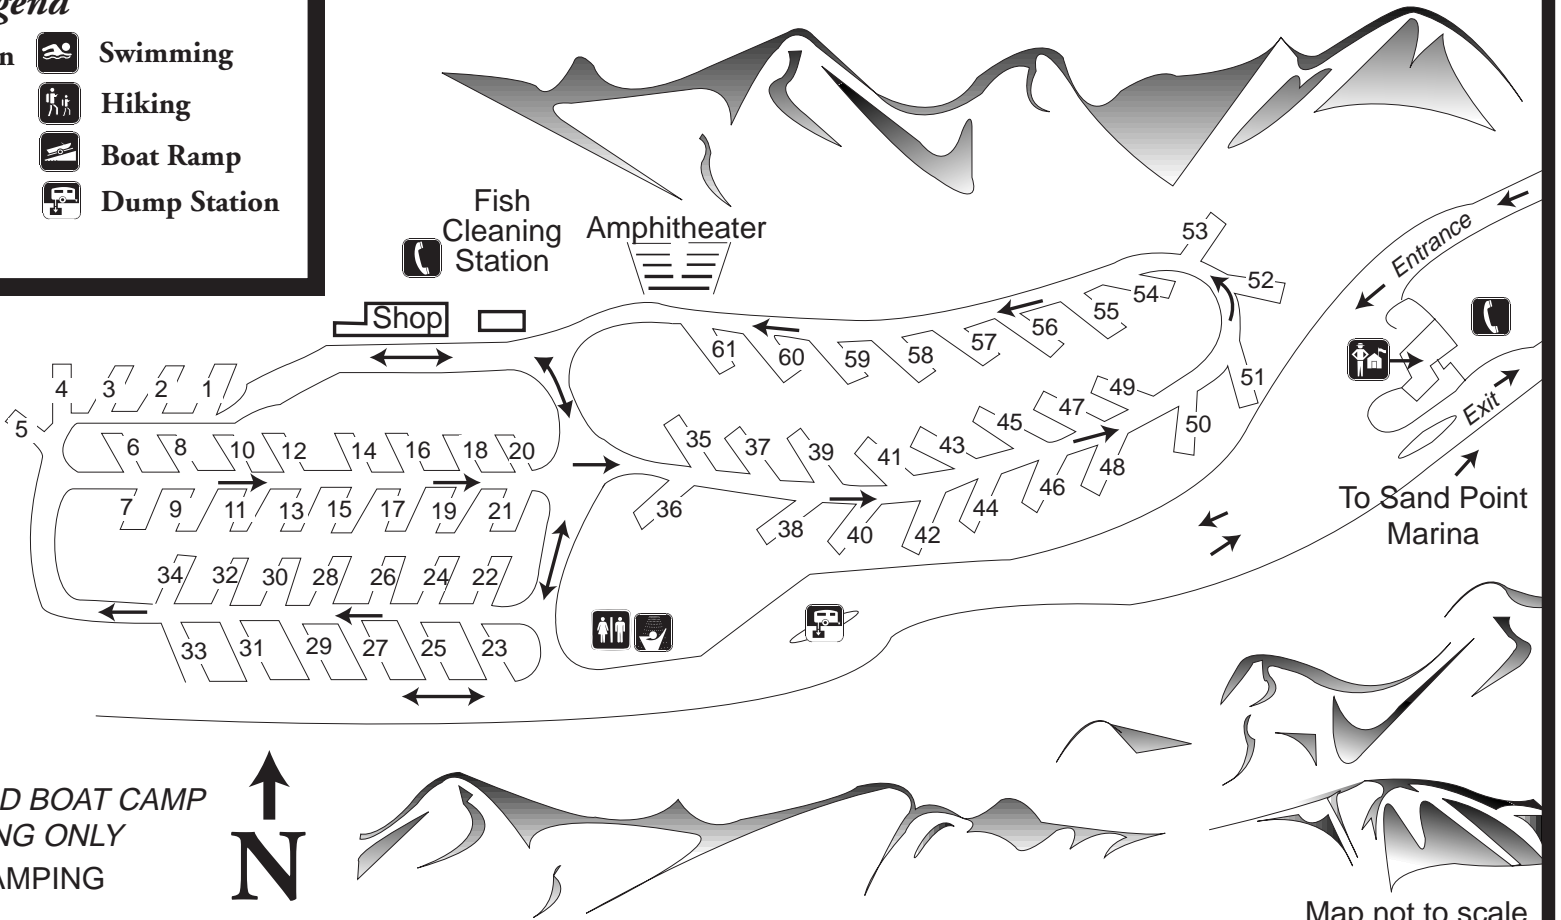

## Legend

- |  |  |
|--|--|
|  Ranger Station |  Swimming     |
|  Rest Rooms     |  Hiking       |
|  Showers        |  Boat Ramp    |
|  Telephone      |  Dump Station |
|  Picnic Area    |  |

**LAKE HAVASU**  
**CATTAIL COVE**

NO WAKE ZONE

Beach 

Beach Parking 

Launch Ramp 

DAY USE AND BOAT CAMP  
PARKING ONLY  
NO CAMPING

Map not to scale