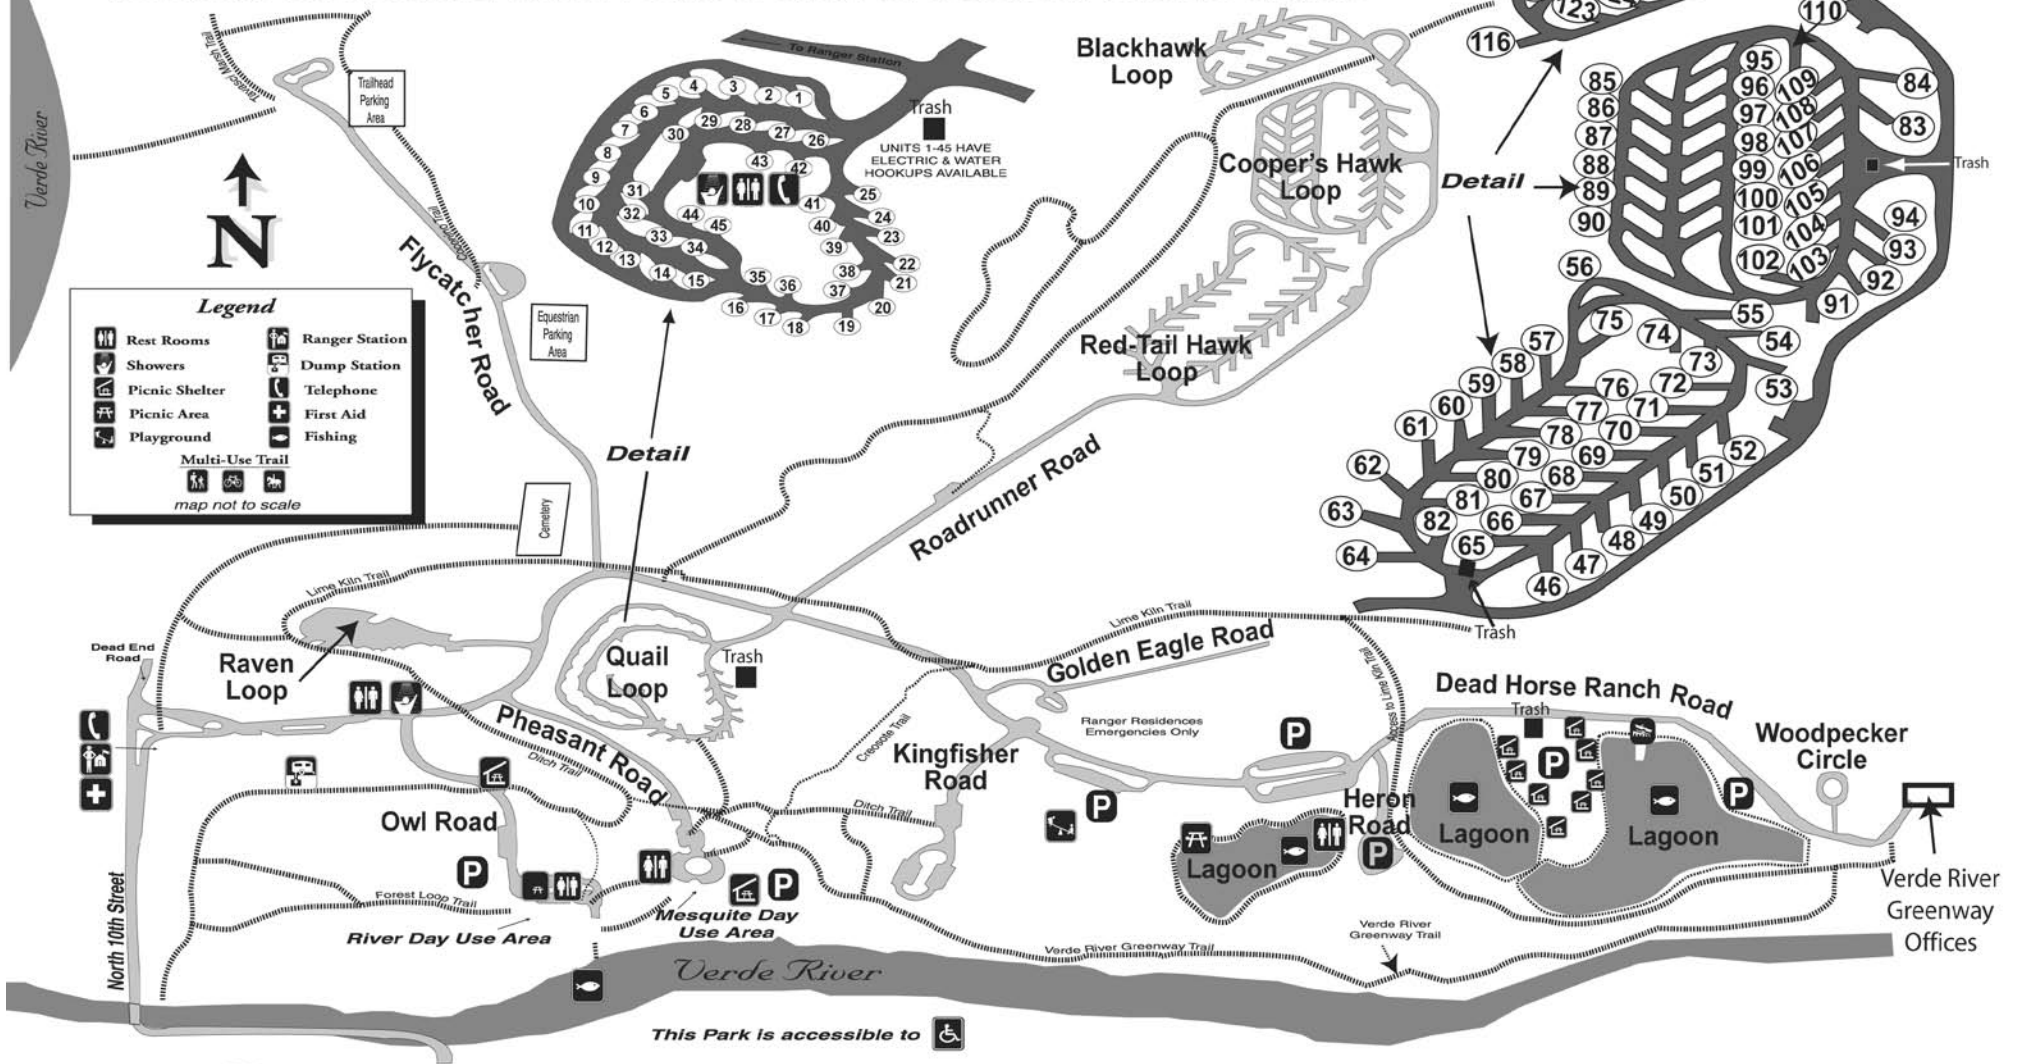

# DEAD HORSE RANCH STATE PARK SITE MAP

## Dead Horse Ranch State Park

*Help protect the park's resources!*

1. When leaving your campsite unattended, please do something to demonstrate occupancy.
2. Pets must be kept on leash and may not be left unattended. Clean up after your pet. Pets are not permitted in park buildings.
3. Firewood gathering is prohibited on park grounds.
4. To extend your camping stay register by 11 am. Checkout time is 2 pm. Please check out at the Ranger Station when vacating your campsite.
5. Quiet hours are from 10 p.m. to 8 a.m..
6. Generators are prohibited in campgrounds.
7. Park stay is limited to 15 days in a 30-day period.
8. Vehicles must be parked on the paved surfaces within the park.
9. Grey water must be contained.
10. R.V. and vehicle washing is prohibited in the park.
11. Swimming is prohibited in the lagoons.
12. Loaded firearms are prohibited in developed areas within the park (including BB & pellet guns, bows, and slingshots).