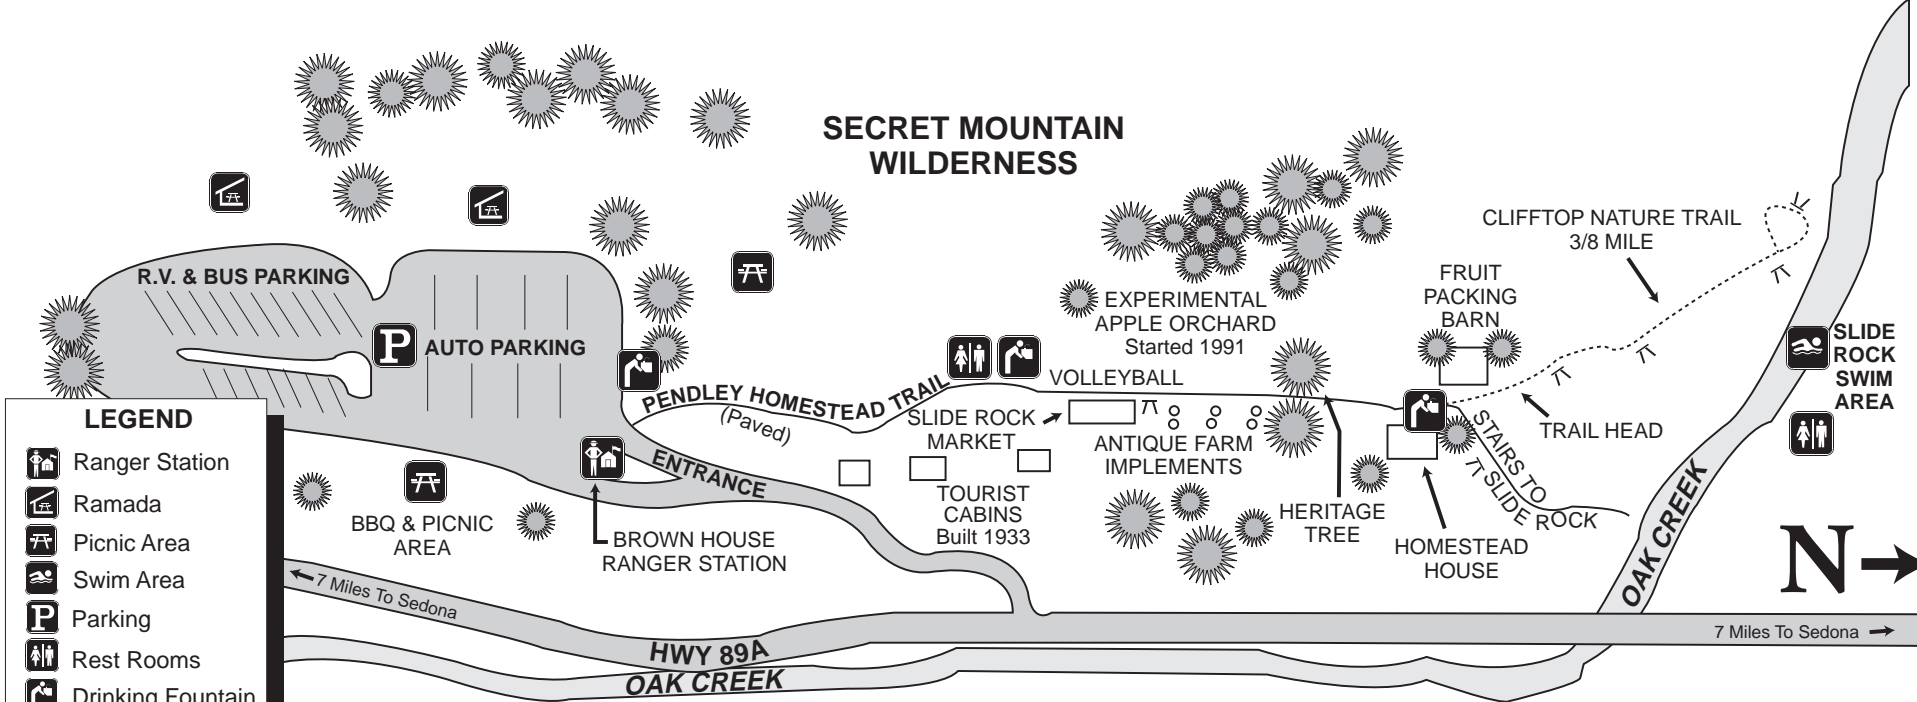

SLIDE ROCK STATE PARK

LEGEND

-  Ranger Station
-  Ramada
-  Picnic Area
-  Swim Area
-  Parking
-  Rest Rooms
-  Drinking Fountain
-  Bench