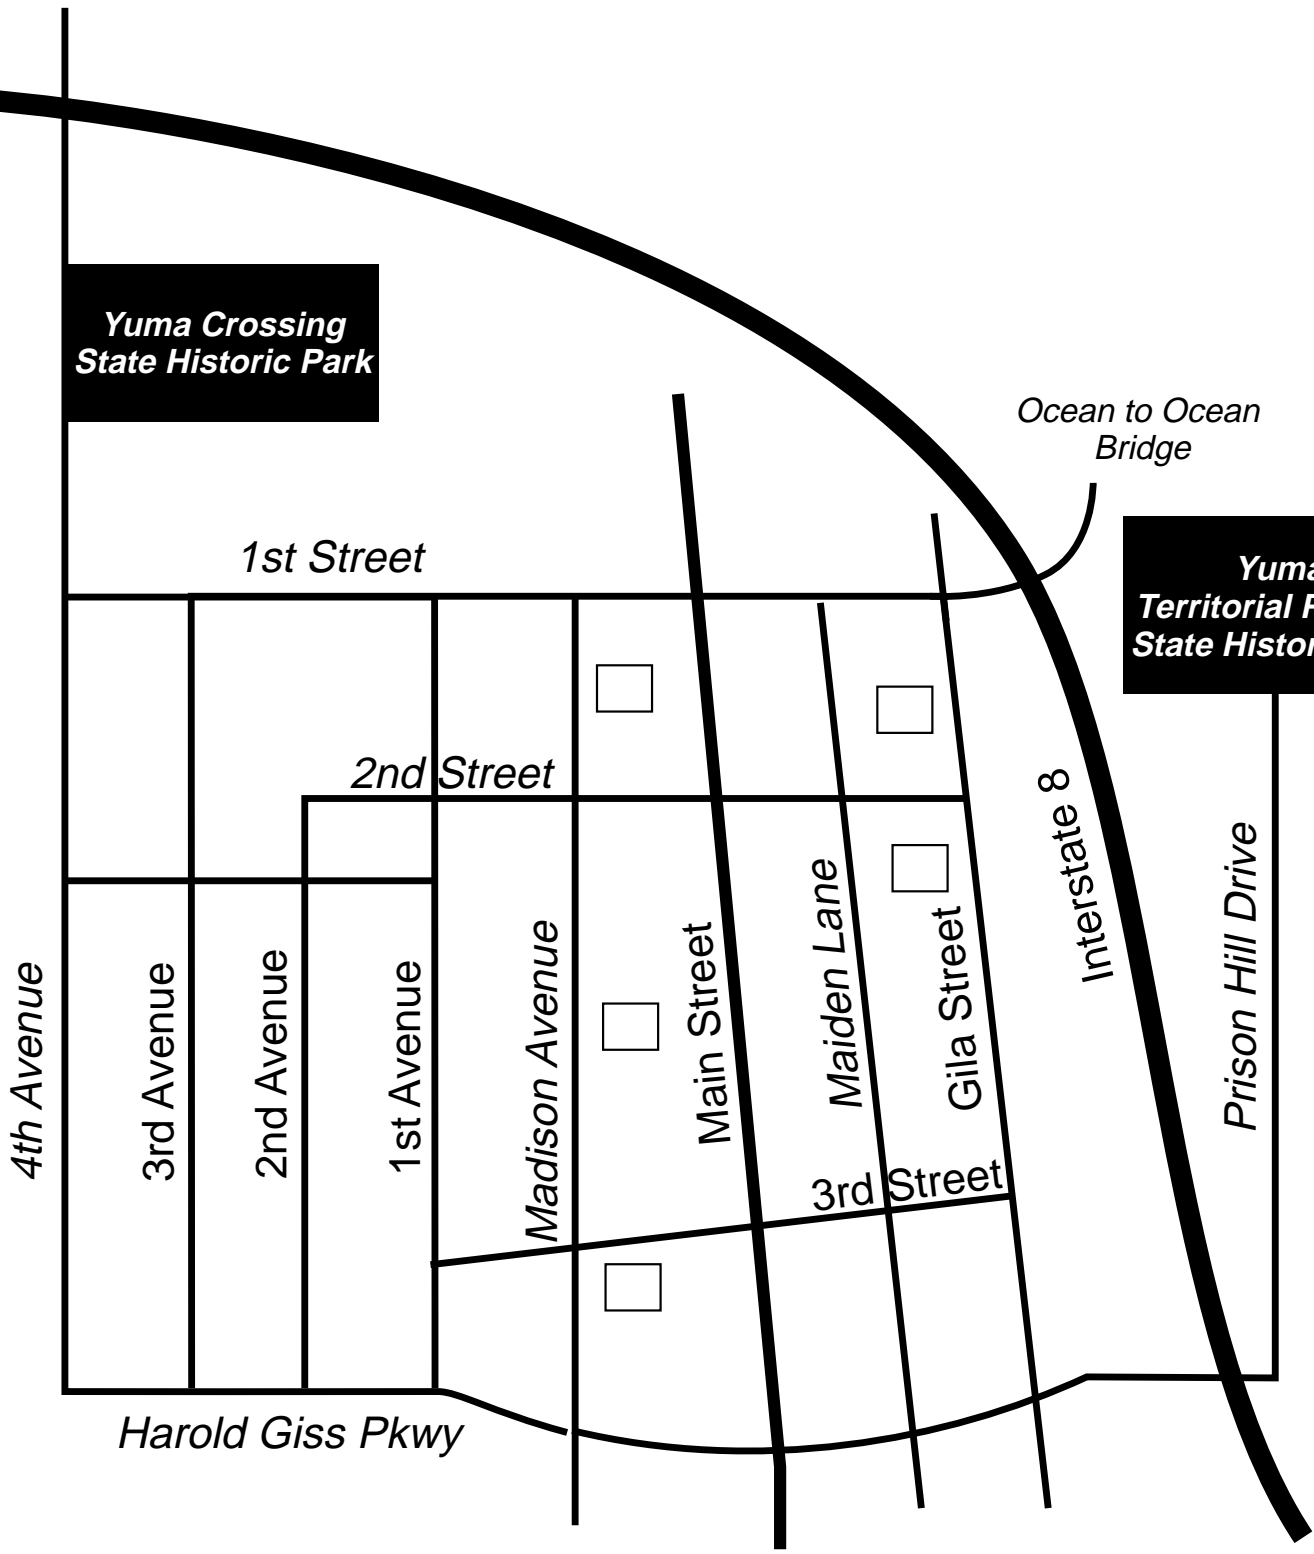

**Yuma Crossing
State Historic Park**

**Yuma
Territorial Prison
State Historic Park**

Ocean to Ocean
Bridge

Interstate 8

Prison Hill Drive

Harold Giss Pkwy

1st Street

2nd Street

3rd Street

4th Avenue

3rd Avenue

2nd Avenue

1st Avenue

Madison Avenue

Main Street

Maiden Lane

Gila Street